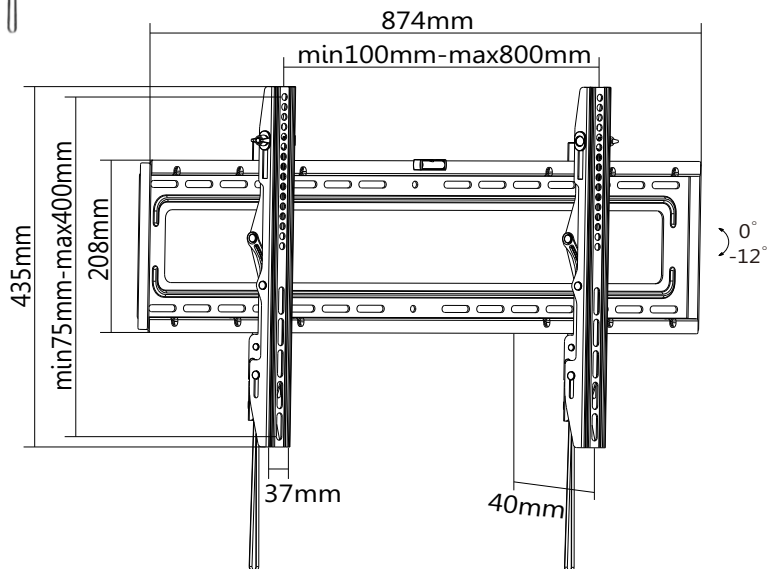

Economy Heavy-duty

Fixed & Tilt LCD LED Wall Mount

LP46-48T

MOST
37"-70"
MAX.VESA 800x400

RATED
50kg/110lbs

200x200 400x200 300x300
400x400 600x400 800x400