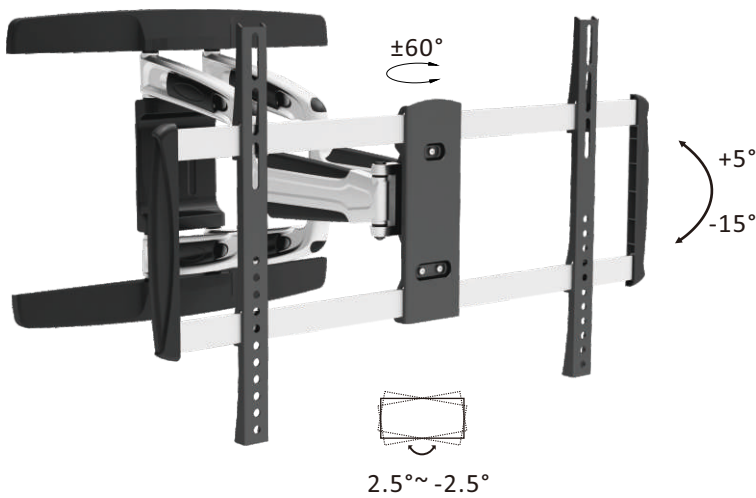

Chic Aluminum LED LCD TV Wall Mounts

LPA31-466

MOST 37"-70" MAX.VESA 600x400
 RATED 50kg/110lbs
 53-518mm
 VESA Compatible
 200x200,300x300, 400x200, 400x400,600x400

Features:

1. +5°~-15° Effortless Tilt; 120° Swiveling
2. Fit 406/450mm Stud