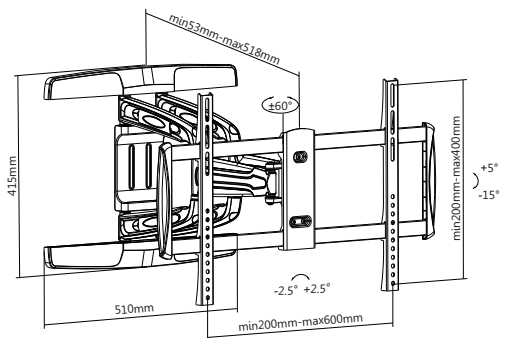

Chic Aluminum LED LCD TV Wall Mounts

LPA31-466

MOST 37"-70" MAX.VESA 600x400
 RATED 50kg/110lbs
 53-518mm
 VESA Compatible
 200x200,300x300, 400x200, 400x400,600x400

Features:

1. +5°~-15° Effortless Tilt; 120° Swiveling
2. Fit 406/450mm Stud