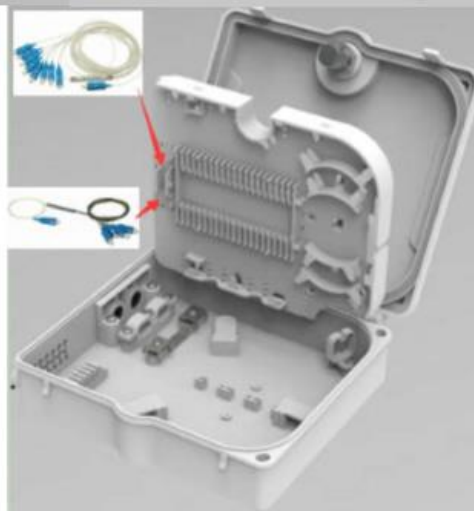

# Compact Wall Mount Optical Termination Box OPX-OTB-12FSC

#### Features :

- Material: ABS plastic.IP65
- Rainfall resistant, IP65 outdoor using.
- Can load 12pcs SC simplex adapters.
- Wall mounting and pole mounting application.
- Can accommodate 1x4,1x8 PLC splitter.
- 2pcs cable entry ports  
(Max. cable diameter 12mm)
- 12pcs exit ports for FTTH drop cable
- Max splice capacity:20 fiber
- Cable entry without cutting;

#### Accessories list:

Item	Name	Description	Unit	Quantity
1	Splice sleeve	60mm*3.0*1.5	pcs	According the cores in the order
2	Cable tie	3mm*120mm/white	pcs	10
3	Round head tapping screw	C type/4*30/ iron/bright chrome	pcs	3
4	Plastic expansion pipe	Φ6mm/plastic/white	pcs	3